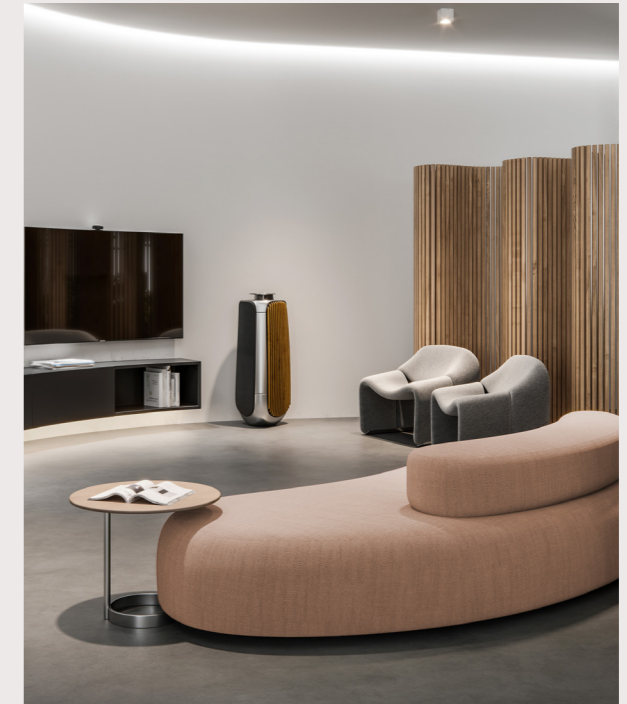

# GRAIN

Inspired by the irregular textures of nature

Grain 62016

Grain 61251

**Grain is a celebration of the perfectly imperfect**

It embraces a flawed beauty and aesthetic inspired by the imperfect textures of nature and the grained surfaces in architecture.

The colour scale overflows with warm, earthy and muted tones that underline the fabric's authentic, natural look.

Grain 61256

**Adding depth and natural dimension**

The tactility of Grain adds texture, dimension, and visual softness to interior styling, and bring a sense of comfort, warmth, and premium style to all types of activity-based spaces – and to soft seating and contract furniture alike.